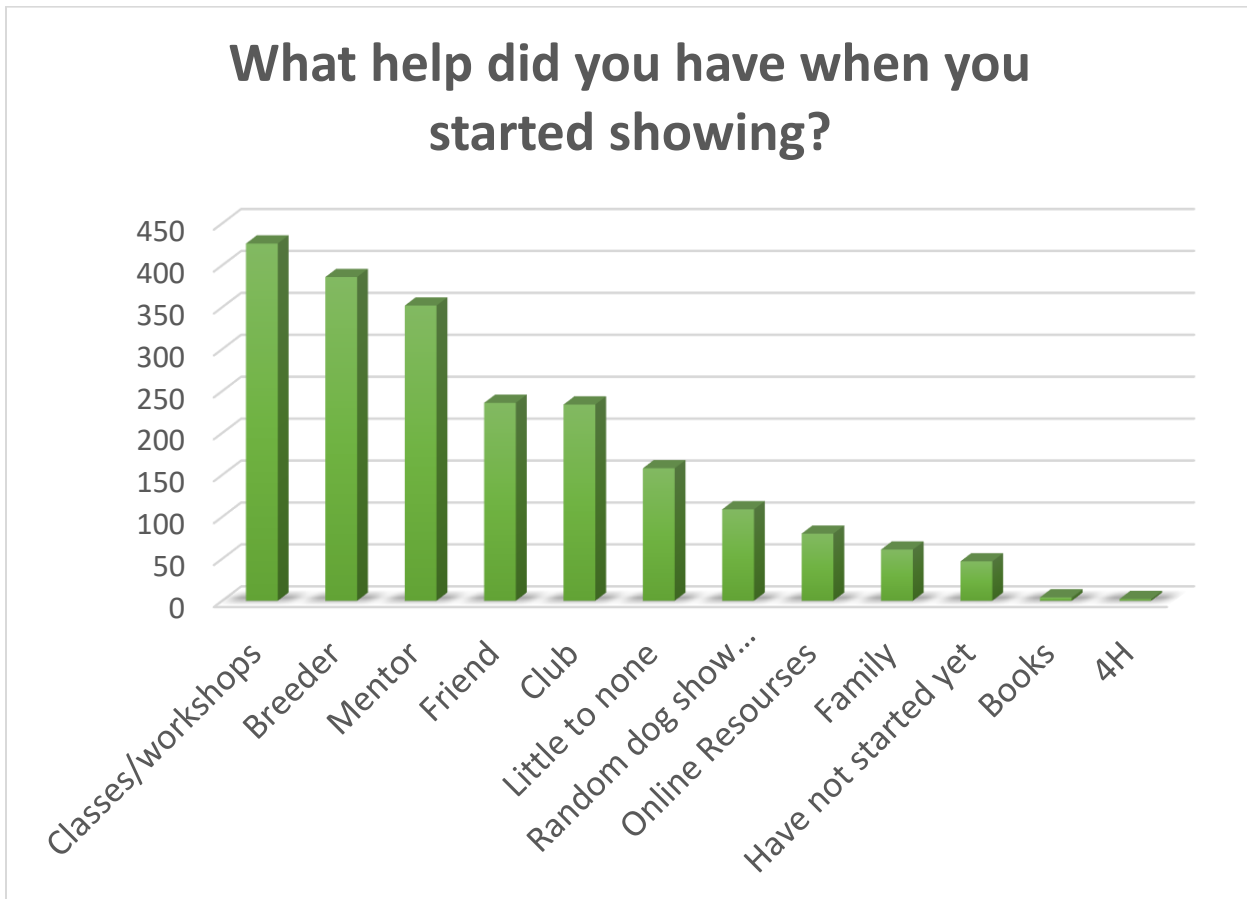

Jan's Dog Show Boost Survey – Western Edition

Question: What help did you have when you started showing?

This chart shows the top 12 categories that most survey takers chose. However, we did find some additional answers that did not fit into these 12 categories. The complete data is listed below.

Jan's Dog Show Boost Survey – Western Edition

Mentor, Breeder, Club

Mentor, Breeder, Club, Classes/workshops

Mentor, Breeder, Club, Classes/workshops, Random dog show attendees

Mentor, Breeder, Club, Family, Friend, Classes/workshops, Random dog show attendees, My breeder was very supportive and the people in my breed were very welcoming/encouraging. I took local handling classes, then started reaching out to others for help. I watched online videos, read books, and tried to gather information from many sources on how to show a dog. I realize I am very lucky that the people in my breed were welcoming at the start, not off-putting!