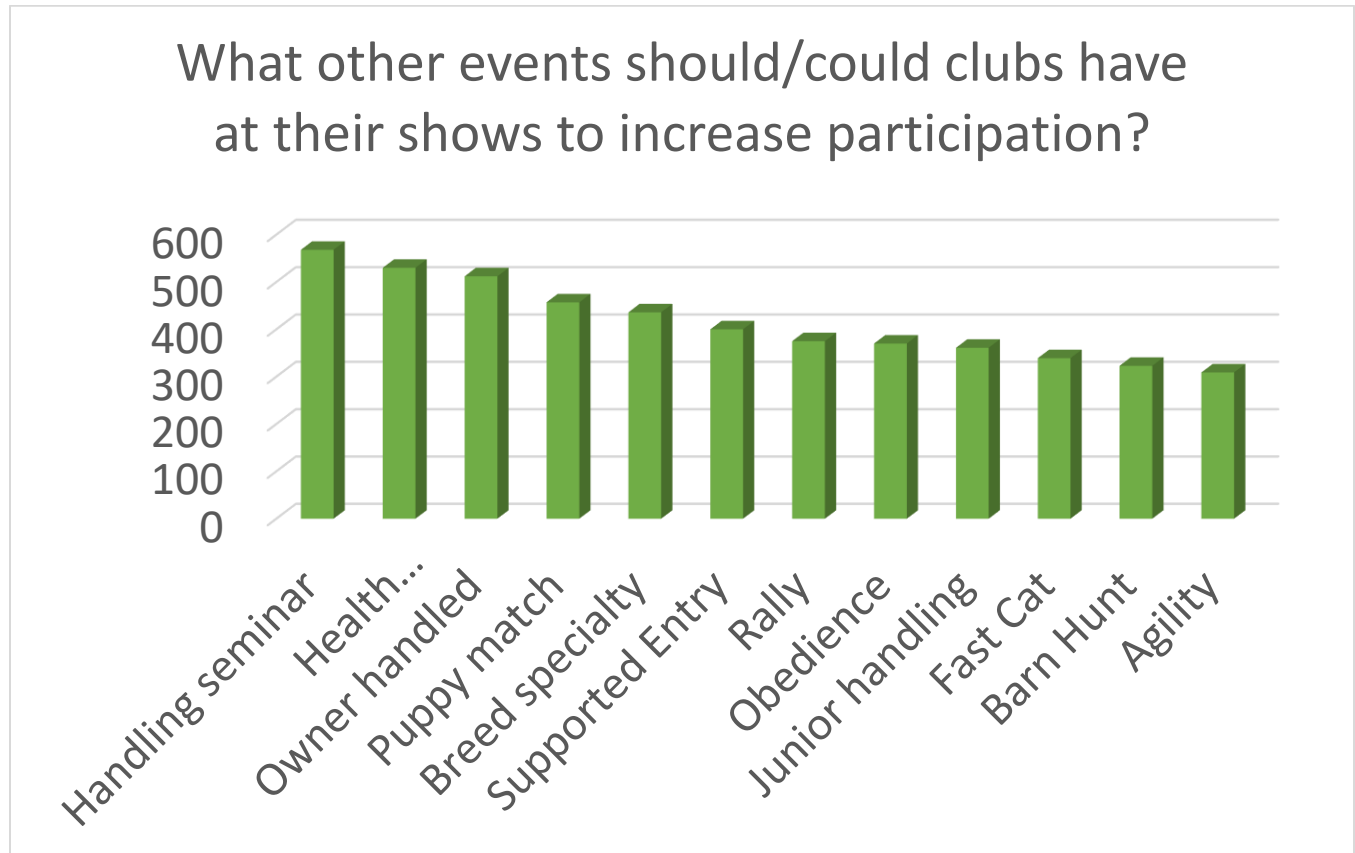

## Jan's Dog Show Boost Survey – Western Edition

**Question: What other events should/could clubs have at their shows to increase participation?**

This chart shows the top 12 categories that most survey takers chose. We allowed for multiple answers and comments. However, we did find some additional answers that did not fit into these 12 categories. The complete data is listed below.

## Jan's Dog Show Boost Survey – Western Edition

What other events should/could clubs have at their shows to increase participation?

Breed Specialty, Supported Entry, Puppy Match, Owner Handled, Junior Handling, Rally, Obedience, Agility, Fast Cat, Barn Hunt, Health Testing/Seminar, Handling Seminar